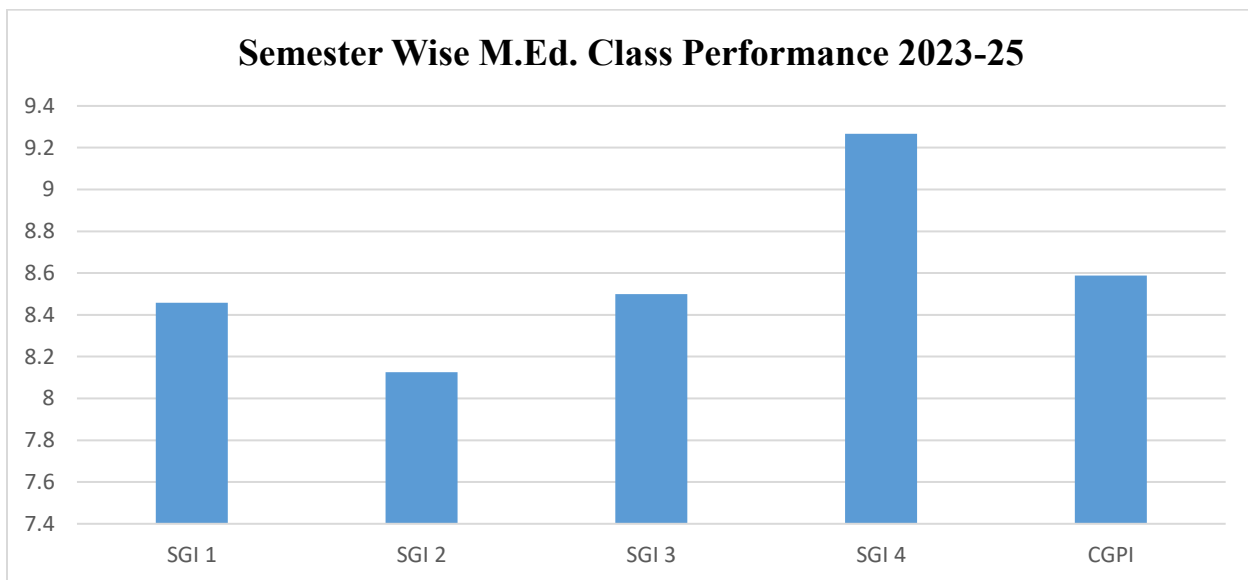

## SEMESTER WISE M.Ed. CLASS PERFORMANCE: AY – (2023-25)

Roll. No.	Candidate Name	SGI 1	SGI 2	SGI 3	SGI 4	CGPI	Grade
1	Charlin Chandran Salathe Salathu Mary	9.25	7.75	9.25	9.80	9.01	A+
2	Joglekar Neeta Harshad	7.50	7.75	8.25	8.80	8.08	A
3	Priyanka Singh	8.00	7.25	7.50	8.80	7.89	B+
4	Alphonso Priya Lucia Wendline	8.50	8.25	8.25	9.40	8.60	A
5	Pandey Astha	8.75	9.25	9.00	9.40	9.10	A+
6	Vohra Farida Joher	8.75	8.50	8.75	9.40	8.85	A