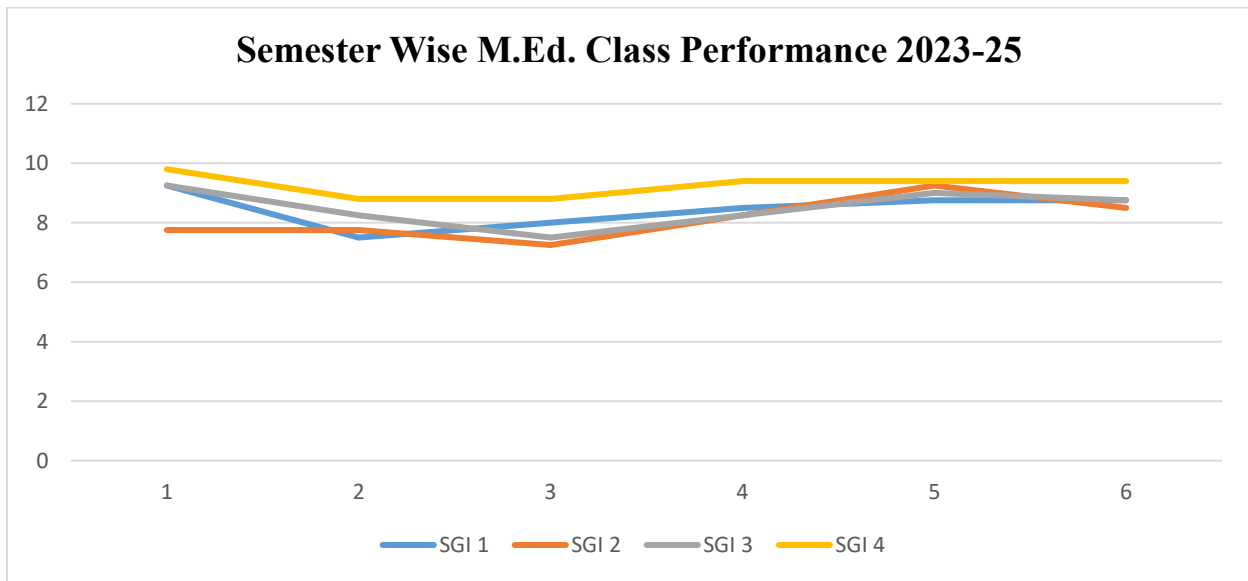

## SEMESTER WISE M.Ed. CLASS PERFORMANCE: AY – (2023-25)

Roll. No.	Candidate Name	SGI 1	SGI 2	SGI 3	SGI 4	CGPI	Grade
1	Charlin Chandran Salathe Salathu Mary	9.25	7.75	9.25	9.80	9.01	A+
2	Joglekar Neeta Harshad	7.50	7.75	8.25	8.80	8.08	A
3	Priyanka Singh	8.00	7.25	7.50	8.80	7.89	B+
4	Alphonso Priya Lucia Wendline	8.50	8.25	8.25	9.40	8.60	A
5	Pandey Astha	8.75	9.25	9.00	9.40	9.10	A+
6	Vohra Farida Joher	8.75	8.50	8.75	9.40	8.85	A