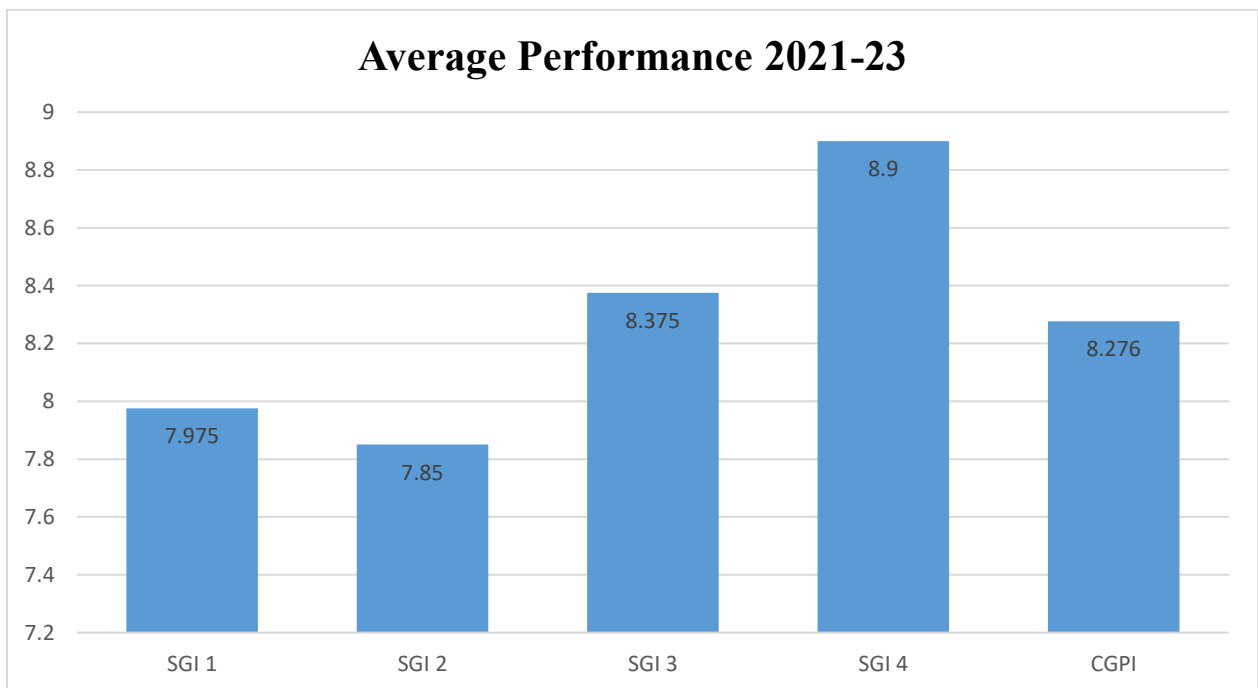

Mahatma Education Society's Pillai College of Education & Research

Plot-1, Sector-8, Khanda Colony, New Panvel (W)-410206

SEMESTER WISE M.Ed. CLASS PERFORMANCE: AY – (2022-23)

Roll. No.	Candidate Name	SGI 1	SGI 2	SGI 3	SGI 4	CGPI	Grade
1.	DHOMANE SHYAMAL MANGESH	7.50	7.75	8.50	9.00	8.19	A
2.	GONGE SMITA AKASH	6.50	4.75	6.00	7.00	6.06	B
3.	GURUNG SWEETY SAMIR	8.00	8.75	9.25	9.00	8.75	A
4.	KASHIKAR MUKTA PRASHANT	9.50	9.50	9.50	10.00	9.63	A+
5.	KHAN HAZRA AMIRSHAD	8.75	8.75	9.25	9.60	9.09	A+
6.	KHAN SUFIA ABID	8.50	8.50	8.75	8.80	8.64	A
7.	KUMAR JOSHITA SATISH REGINA	6.75	7.25	7.75	9.00	7.69	B+
8.	MHATRE PRITEE MOHAN SUNITA	8.50	8.00	8.50	9.00	8.50	A
9.	SHAGUN KATOCH	8.50	8.50	9.00	9.60	8.90	A
10.	SHAIKH SAMREEN ZUBER	7.25	6.75	7.25	8.00	7.31	B+
11.	VAIDYA ULKA AMOL	7.75	8.25	8.50	8.20	8.18	A