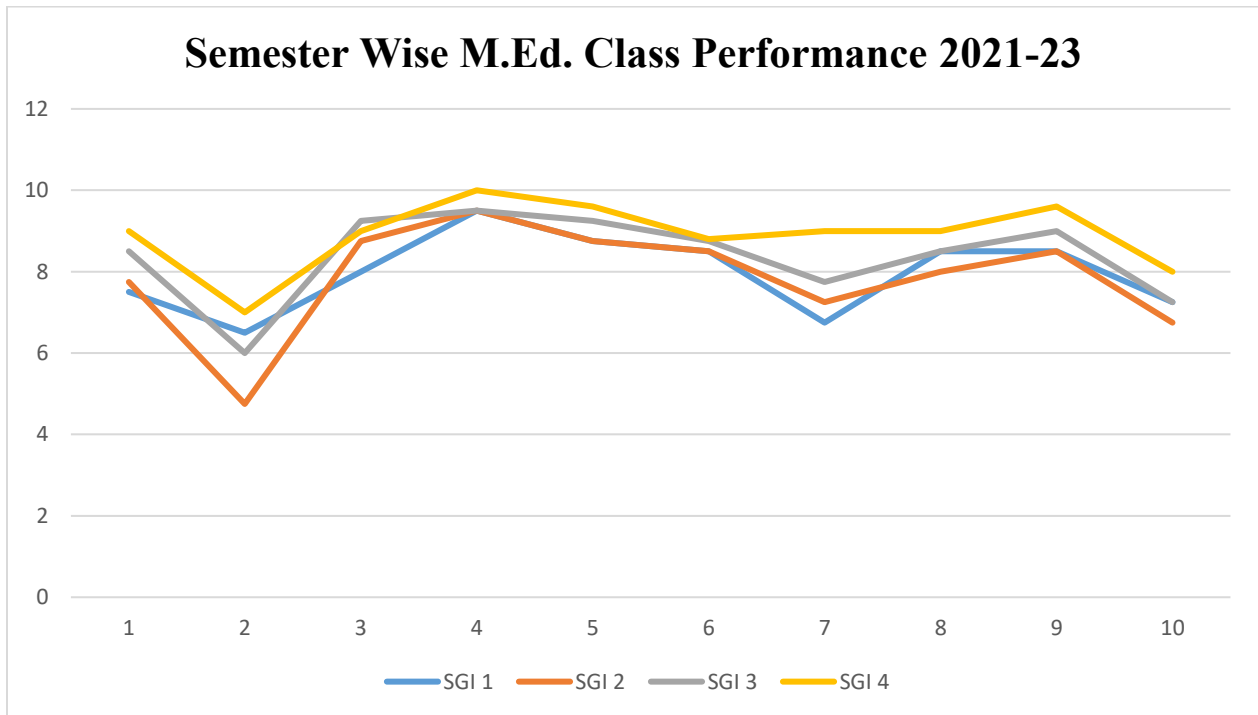

Mahatma Education Society's Pillai College of Education & Research

Plot-1, Sector-8, Khanda Colony, New Panvel (W)-410206

SEMESTER WISE M.Ed. CLASS PERFORMANCE: AY – (2022-23)

Roll. No.	Candidate Name	SGI 1	SGI 2	SGI 3	SGI 4	CGPI	Grade
1.	DHOMANE SHYAMAL MANGESH	7.50	7.75	8.50	9.00	8.19	A
2.	GONGE SMITA AKASH	6.50	4.75	6.00	7.00	6.06	B
3.	GURUNG SWEETY SAMIR	8.00	8.75	9.25	9.00	8.75	A
4.	KASHIKAR MUKTA PRASHANT	9.50	9.50	9.50	10.00	9.63	A+
5.	KHAN HAZRA AMIRSHAD	8.75	8.75	9.25	9.60	9.09	A+
6.	KHAN SUFIA ABID	8.50	8.50	8.75	8.80	8.64	A
7.	KUMAR JOSHITA SATISH REGINA	6.75	7.25	7.75	9.00	7.69	B+
8.	MHATRE PRITEE MOHAN SUNITA	8.50	8.00	8.50	9.00	8.50	A
9.	SHAGUN KATOCH	8.50	8.50	9.00	9.60	8.90	A
10.	SHAIKH SAMREEN ZUBER	7.25	6.75	7.25	8.00	7.31	B+
11.	VAIDYA ULKA AMOL	7.75	8.25	8.50	8.20	8.18	A