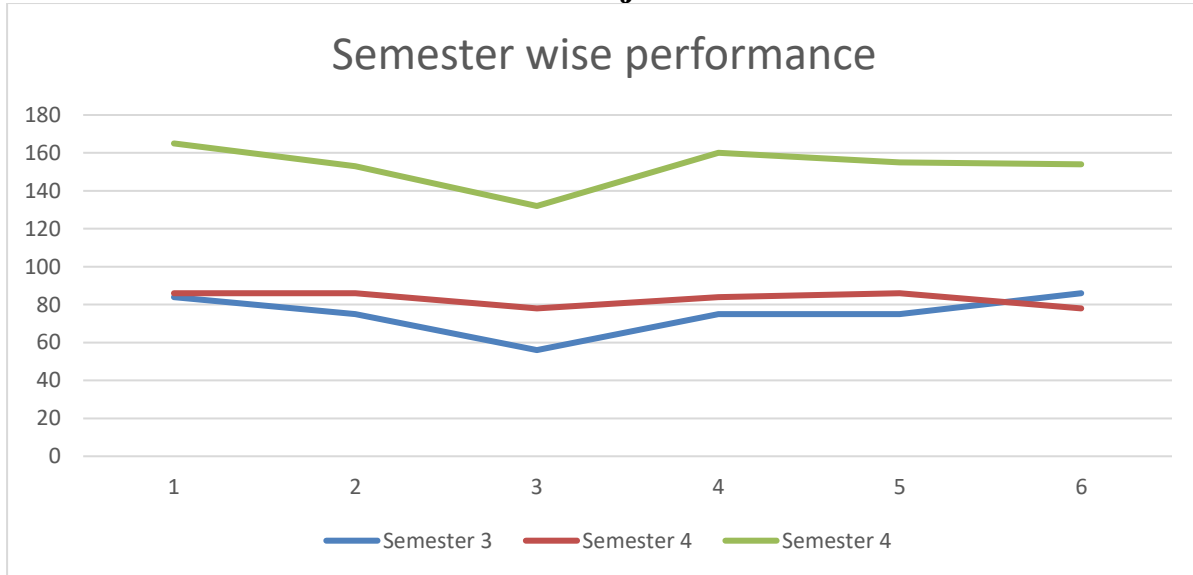

**Mahatma Education Society's
Pillai College of Education and Research**
Sector 8, New Panvel 410206

M.Ed. 2023-25 Project Based Outcome

Roll No.	Name of the Student	Semester 3	Semester 4	Semester 4
		Internship (100)	Internship (100)	Dissertation (200)
1.	Charlin Chandran Salathe Salathu Mary	84	86	165
2.	Joglekar Neeta Harshad	75	86	153