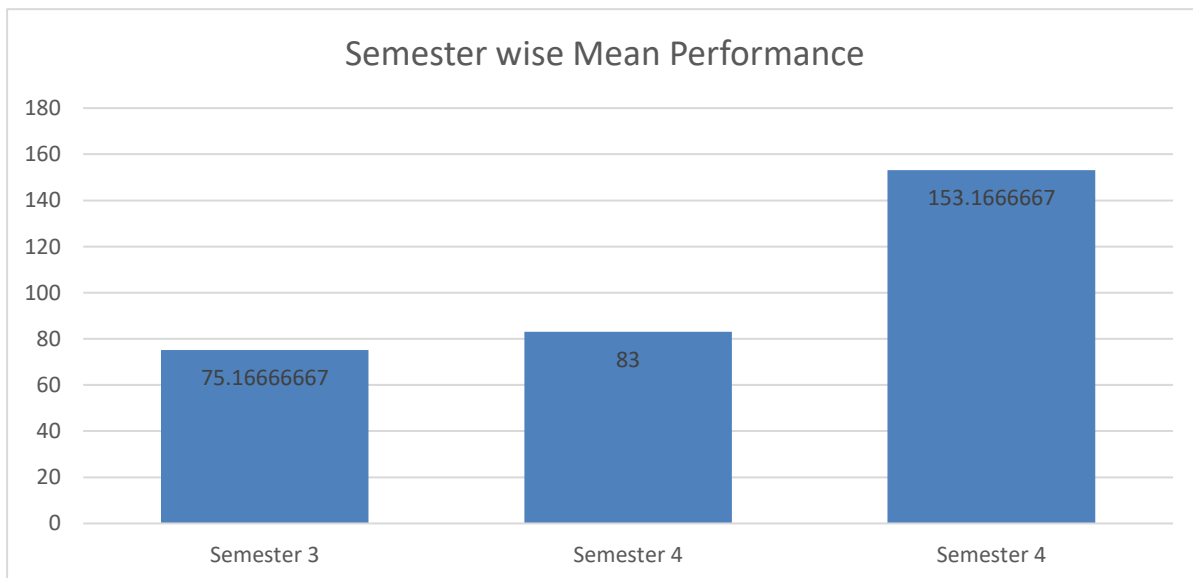

**Mahatma Education Society's
Pillai College of Education and Research**
Sector 8, New Panvel 410206

M.Ed. 2023-25 Project Based Outcome

Roll No.	Name of the Student	Semester 3	Semester 4	Semester 4
		Internship (100)	Internship (100)	Dissertation (200)
1.	Charlin Chandran Salathe Salathu Mary	84	86	165
2.	Joglekar Neeta Harshad	75	86	153