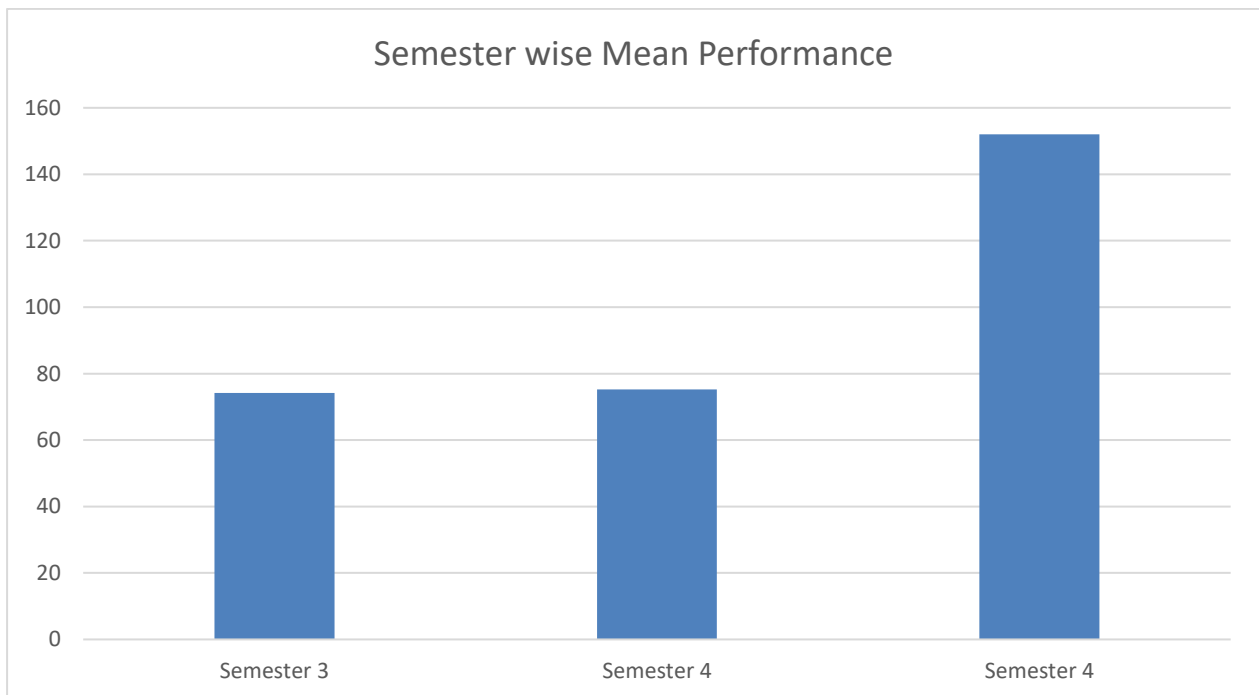

**Mahatma Education Society's
Pillai College of Education and Research**
Sector 8, New Panvel 410206

M.Ed. 2022-24 Project Based Outcome

Sr. No.	Name of the Student	Semester 3	Semester 4	Semester 4
		Internship (100)	Internship (100)	Dissertation (200)
1.	DE NILANJAN PRADIP KUMAR NINA	67	80	162
2.	LAHRANI ACSAH SURESH KUMAR	82	84	162
3.	LOBO STEFFI EUSTACE MARIA	82	90	167
4.	MOMIN GANIA ANWAR ALI GAUSIA	50	40	117
5.	PILLAI PRIYA NARAYAN ANITHA	88	90	162
6.	RATURI ASHU SANJAY	80	84	143
7.	SHAIKH BADRUNNISA ABDUL	67	40	153
8.	SHAIKH JAMILA JAVED	79	84	148
9.	SINHA SOUMITA SUDIPTO	67	78	161
10.	GUPTA AAKASH	80	82	145