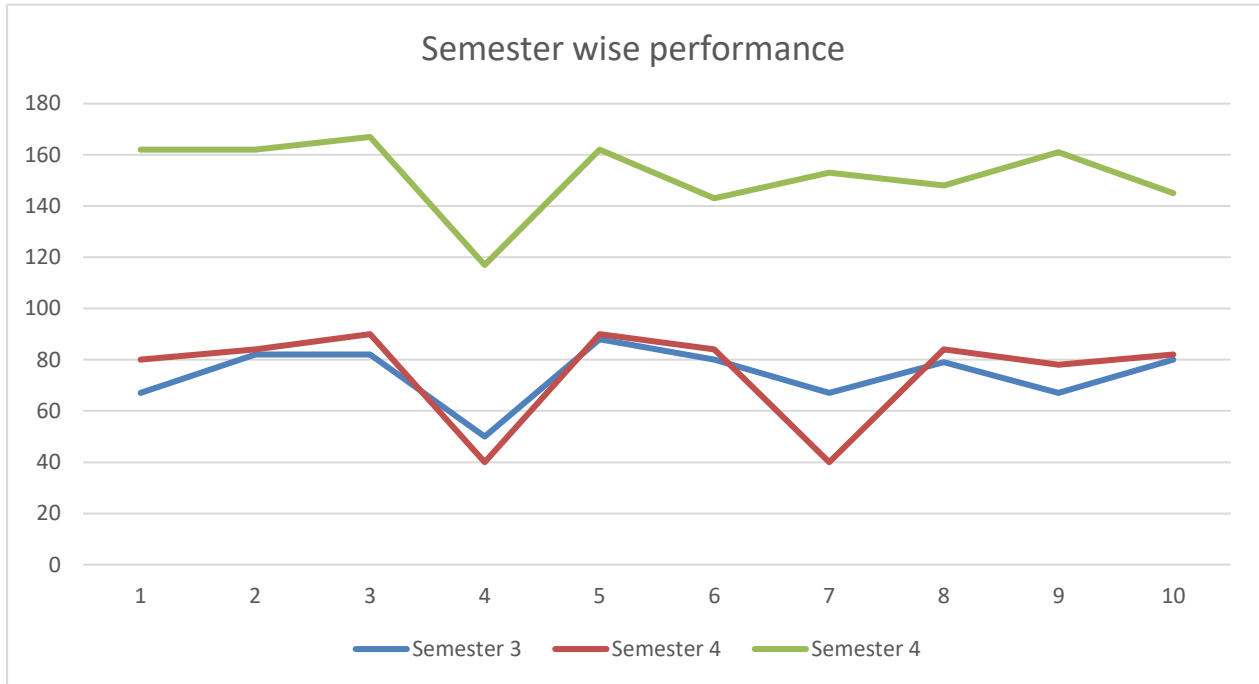

**Mahatma Education Society's
Pillai College of Education and Research**
Sector 8, New Panvel 410206

M.Ed. 2022-24 Project Based Outcome

Sr. No.	Name of the Student	Semester 3	Semester 4	Semester 4
		Internship (100)	Internship (100)	Dissertation (200)
1.	DE NILANJAN PRADIP KUMAR NINA	67	80	162
2.	LAHRANI ACSAH SURESH KUMAR	82	84	162
3.	LOBO STEFFI EUSTACE MARIA	82	90	167
4.	MOMIN GANIA ANWAR ALI GAUSIA	50	40	117
5.	PILLAI PRIYA NARAYAN ANITHA	88	90	162
6.	RATURI ASHU SANJAY	80	84	143
7.	SHAIKH BADRUNNISA ABDUL	67	40	153
8.	SHAIKH JAMILA JAVED	79	84	148
9.	SINHA SOUMITA SUDIPTO	67	78	161
10.	GUPTA AAKASH	80	82	145