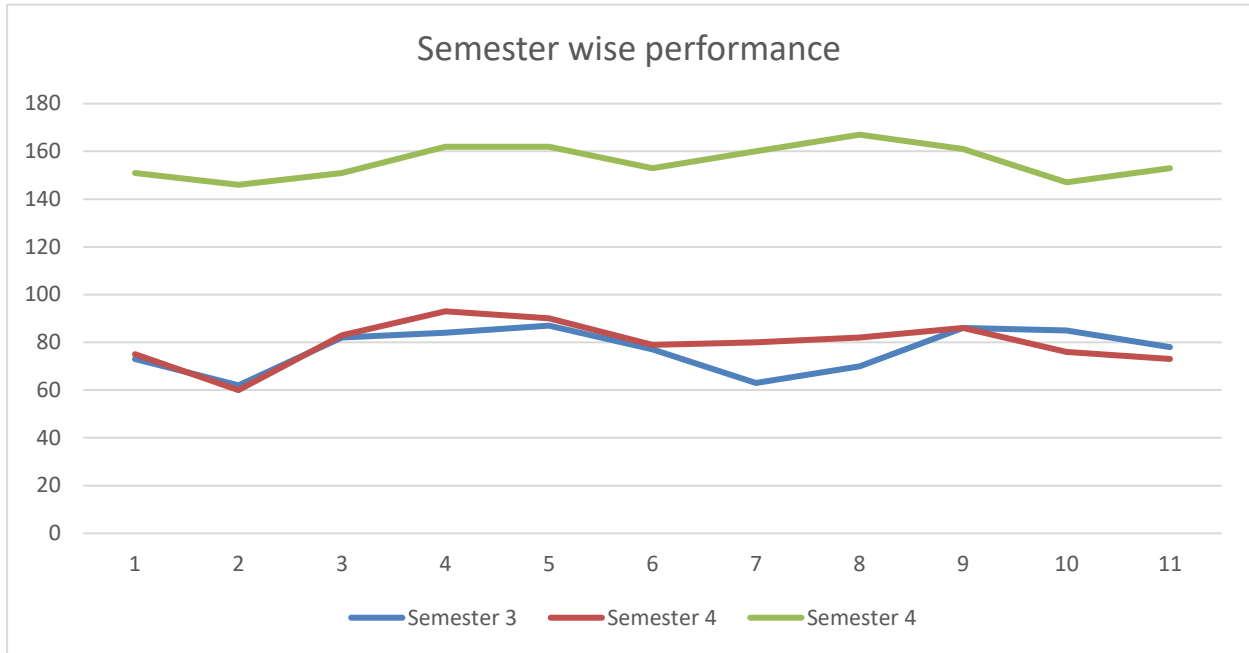

**Mahatma Education Society's
Pillai College of Education and Research**
Sector 8, New Panvel 410206

M.Ed. 2021-23 Project Based Outcome

Roll No.	Name of the Student	Semester 3	Semester 4	Semester 4
		Internship (100)	Internship (100)	Dissertation (200)
1.	DHOMANE SHYAMAL MANGESH	73	75	151
2.	GONGE SMITA AKASH	62	60	146S
3.	GURUNG SWEETY SAMIR	82	83	151
4.	KASHIKAR MUKTA PRASHANT	84	93	162
5.	KHAN HAZRA AMIRSHAD	87	90	162
6.	KHAN SUFIA ABID	77	79	153
7.	KUMAR JOSHITA SATISH REGINA	63	80	160
8.	MHATRE PRITEE MOHAN SUNITA	70	82	167
9.	SHAGUN KATOCH	86	86	161
10.	SHAIKH SAMREEN ZUBER	85	76	147
11.	VAIDYA ULKA AMOL	78	73	153