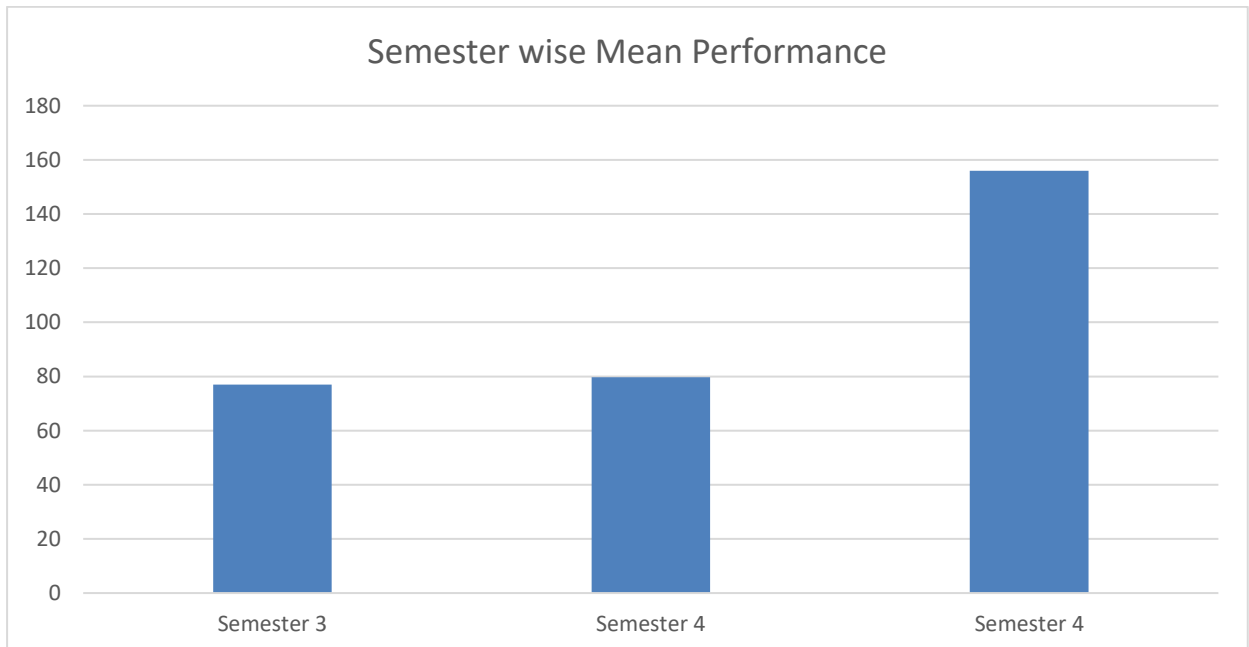

**Mahatma Education Society's
Pillai College of Education and Research**
Sector 8, New Panvel 410206

M.Ed. 2021-23 Project Based Outcome

Roll No.	Name of the Student	Semester 3	Semester 4	Semester 4
		Internship (100)	Internship (100)	Dissertation (200)
1.	DHOMANE SHYAMAL MANGESH	73	75	151
2.	GONGE SMITA AKASH	62	60	146S
3.	GURUNG SWEETY SAMIR	82	83	151
4.	KASHIKAR MUKTA PRASHANT	84	93	162
5.	KHAN HAZRA AMIRSHAD	87	90	162
6.	KHAN SUFIA ABID	77	79	153
7.	KUMAR JOSHITA SATISH REGINA	63	80	160
8.	MHATRE PRITEE MOHAN SUNITA	70	82	167
9.	SHAGUN KATOCH	86	86	161
10.	SHAIKH SAMREEN ZUBER	85	76	147
11.	VAIDYA ULKA AMOL	78	73	153